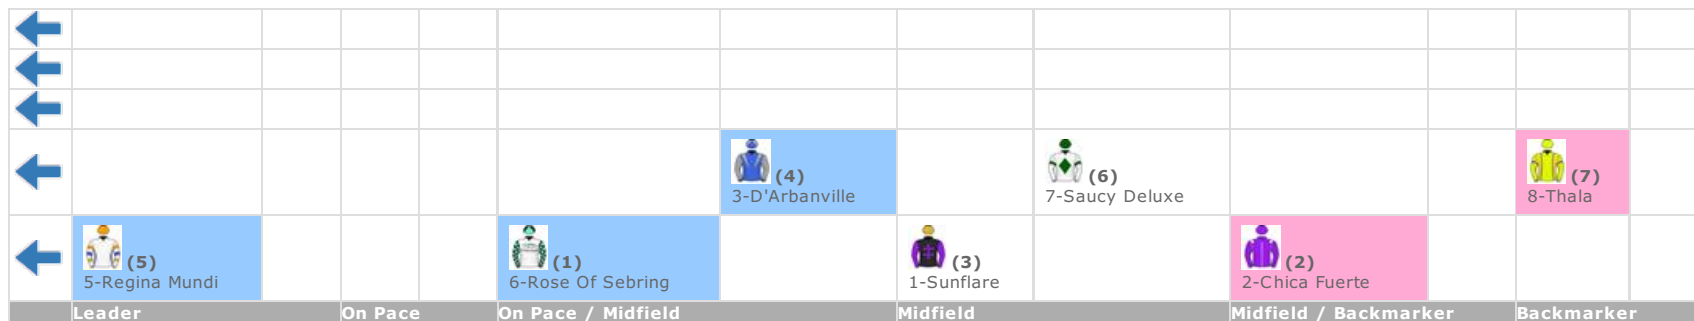

Speed Map for sandown-hillside - Wednesday, 25 March 2020

Ladbrokes Hcp - Wednesday, 25 March 2020 - Race 2

Note: Pricing where displayed, is taken from the Punting Form Neural Rating.