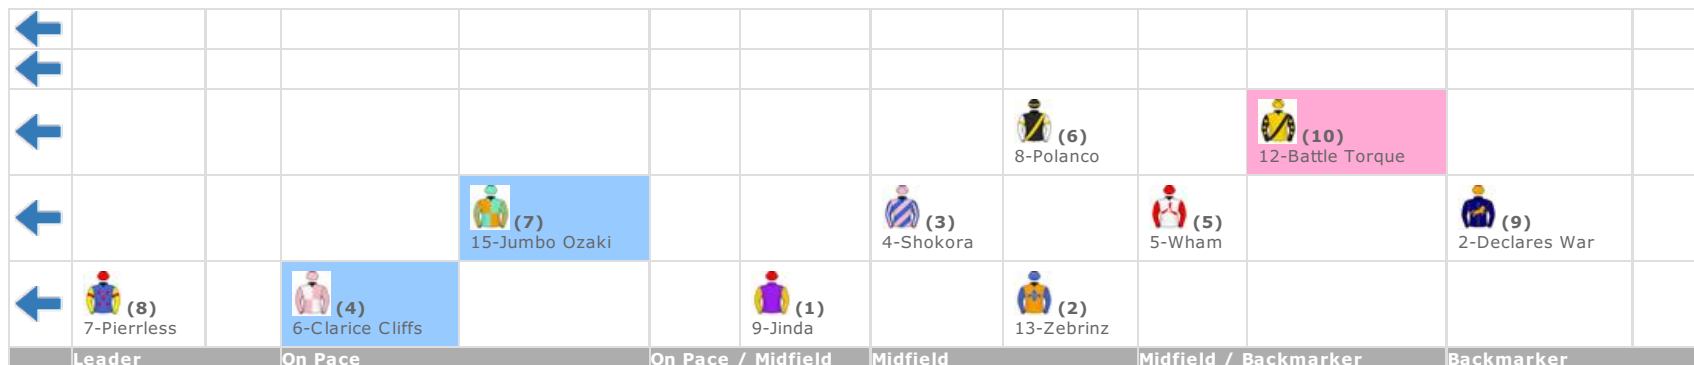

Speed Map for flemington - Wednesday, 04 March 2020

Saltwater River Trophy (Bm64) - Wednesday, 04 March 2020 - Race 5

←					 (12) 15-Tea Tales					
←			 (9) 7-I Am The Fox		 (10) 17E-Untie The Knot			 (15) 5-Von Mystic		
←			 (6) 2-Brother In Arms		 (7) 9-My Little Oliver		 (14) 13-Zilbiyr		 (13) 10-Yulong Captain	
←		 (3) 19E-The Patchie Kid		 (5) 3-The Regiment			 (8) 8-Mount Madeira		 (11) 6-Global Sanction	
←	 (1) 4-Firstclass Dreamer				 (4) 18E-Anchorman			 (2) 1-Takumi		
	Leader	On Pace	On Pace / Midfield	Midfield	Midfield / Backmarker	Backmarker				

Note: Pricing where displayed, is taken from the Punting Form Neural Rating.

Speed Map for flemington - Wednesday, 04 March 2020

Port Phillip Turf Club (Bm78) - Wednesday, 04 March 2020 - Race 6

Note: Pricing where displayed, is taken from the Punting Form Neural Rating.