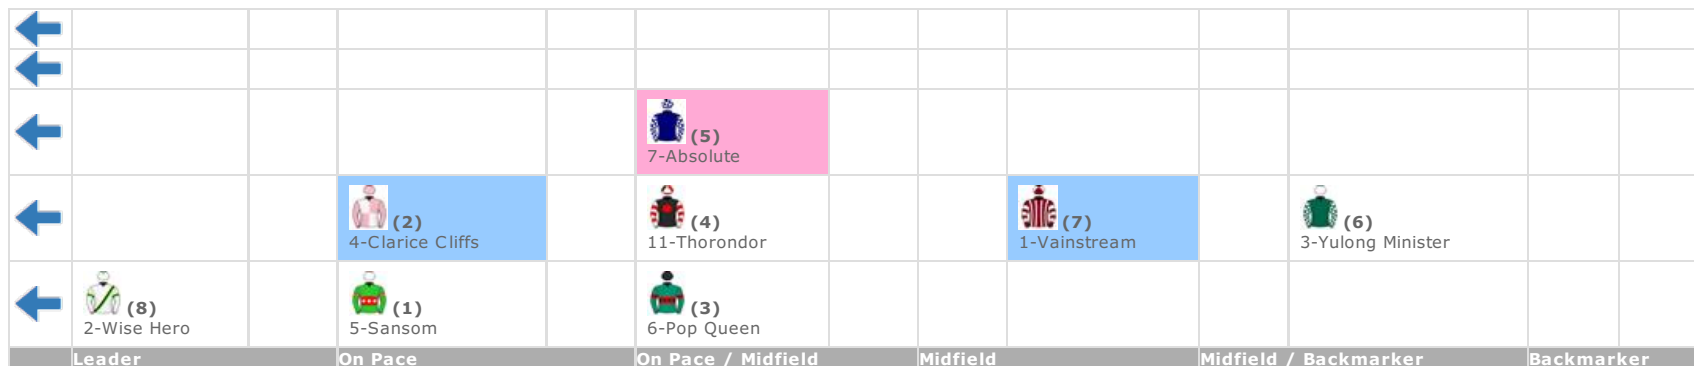

Speed Map for racing.com park - Thursday, 06 February 2020

De Bortoli Wines (Bm78) - Wednesday, 05 February 2020 - Race 8

Note: Pricing where displayed, is taken from the Punting Form Neural Rating.