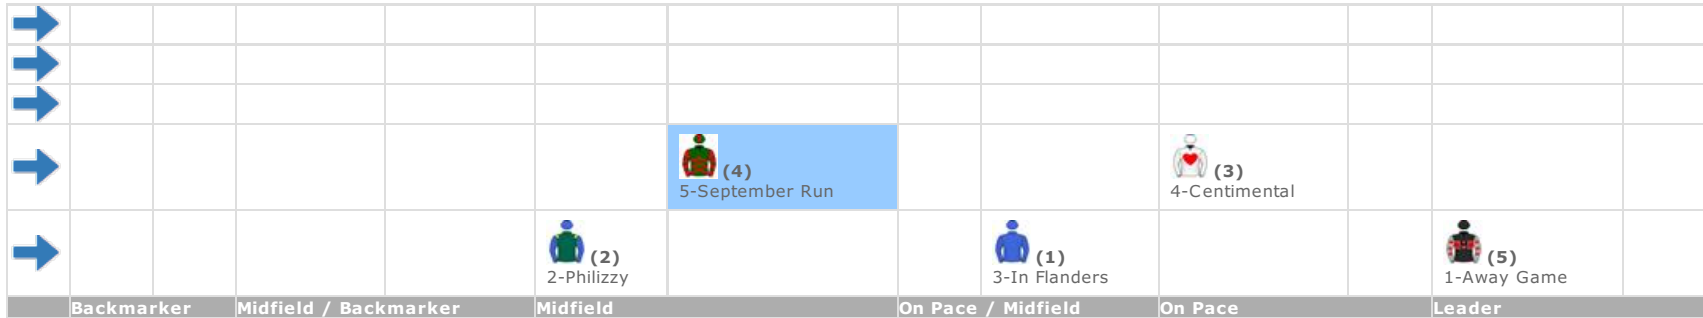

Speed Map for randwick - Saturday, 01 February 2020

Widden Stakes - Friday, 31 January 2020 - Race 1

Note: Pricing where displayed, is taken from the Punting Form Neural Rating.