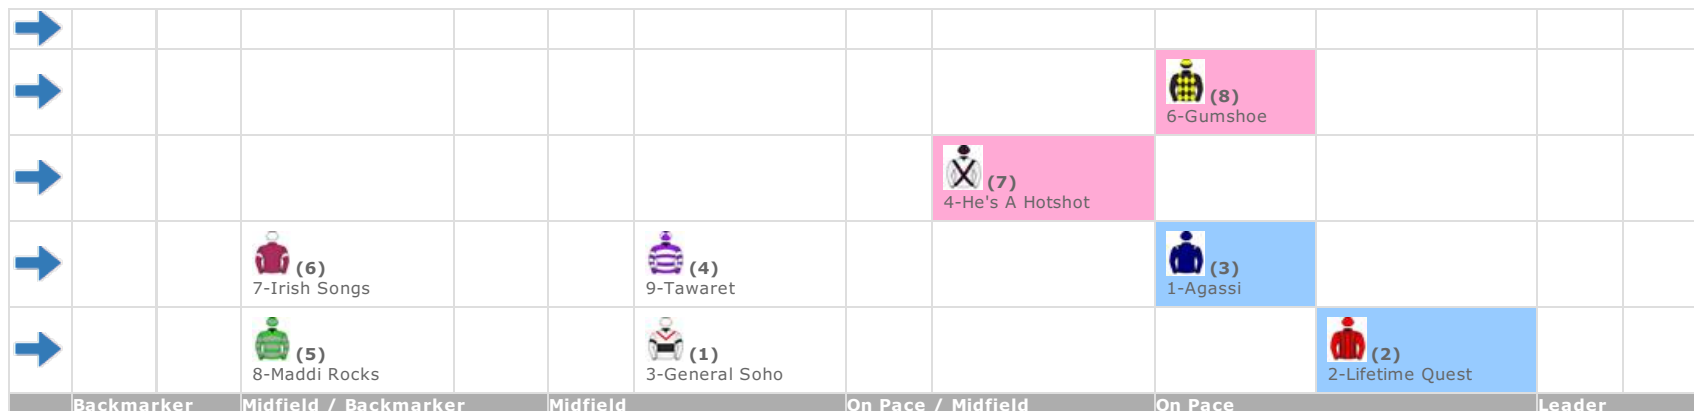

Speed Map for canterbury - Friday, 31 January 2020

Kari Shooting Star (Bm72) - Thursday, 30 January 2020 - Race 6

Note: Pricing where displayed, is taken from the Punting Form Neural Rating.